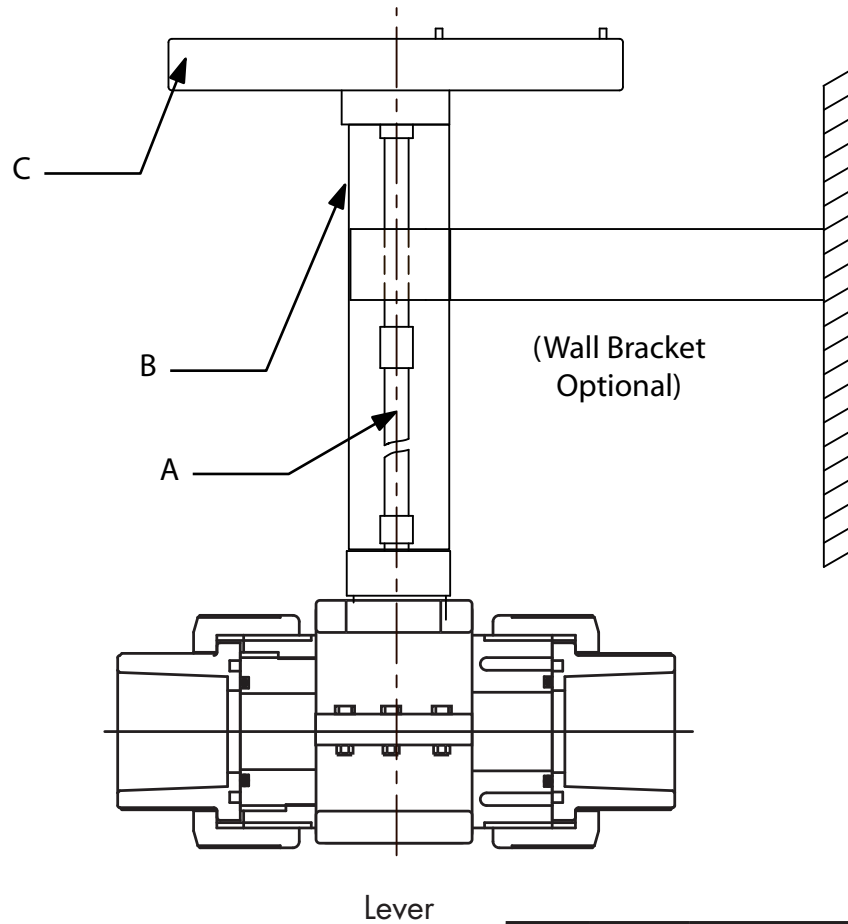

# VB Series Ball Valve Stem Extension

Item	Description	Material
A	Stem Extension	316SS
B	Housing	PP
C	Tee Handle	PP
D	Gear Box	Epoxy Coated CS.

<b>SIMTECH</b> Corrosion Resistant High Purity Piping Systems		
47-A Runway Road, Levittown, PA 19057 Ph (215) 547-0444		
TITLE: VB - Series Ball Valve Stem Extension		
APPROVED BY: Steve Mutton		
SCALE: NTS		
CAD #: N/A		
REVISED: Jun-06		
DATED: F-05		1254.E-1