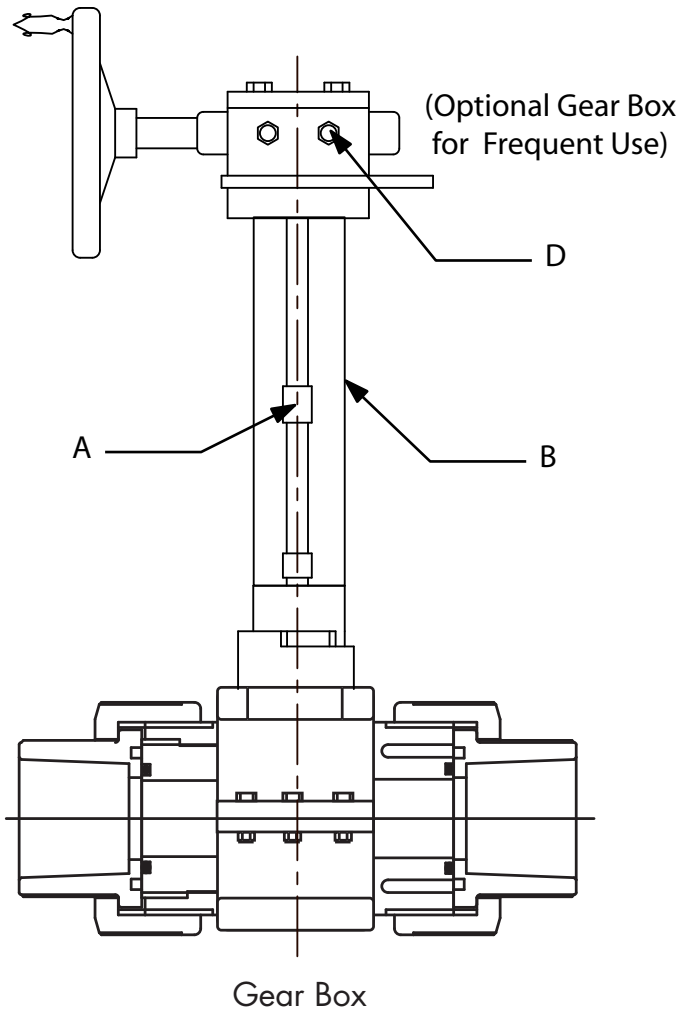

# VB Series Ball Valve Stem Extension

Item	Description	Material
A	Stem Extension	316SS
B	Housing	PP
C	Tee Handle	PP
D	Gear Box	Epoxy Coated CS.

<b>SIMTECH</b> Corrosion Resistant High Purity Piping Systems		
47-A Runway Road, Levittown, PA 19057 Ph (215) 547-0444		
TITLE: VB - Series Ball Valve Stem Extension		
APPROVED BY: Steve Mutton		
SCALE: NTS		
CAD #: N/A		
REVISED: Jun-06		
DATED: F-05		1254.E-1